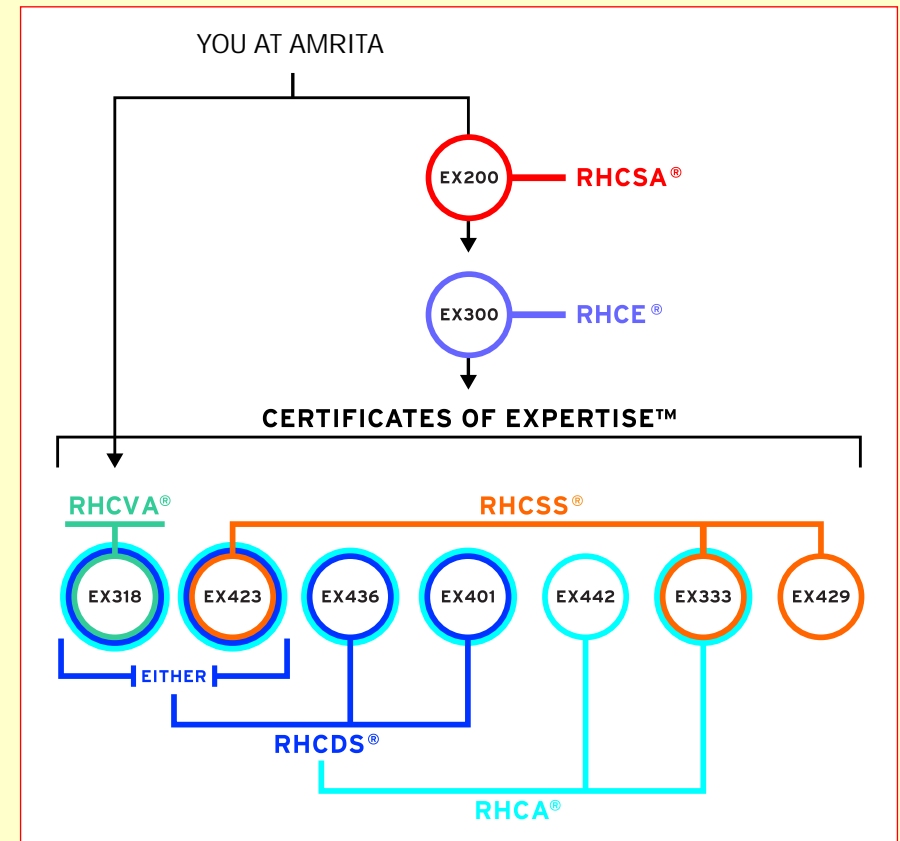

This course also helps candidates prepare for the Red Hat Enterprise Virtualization Administrator Exam (EX318), which, if passed, earns them the Red Hat Certified Virtualization Administrator (RHCVA) certification.

Course content summary:

; Deploy Red Hat Enterprise Virtualization platform ; Configure Red Hat Enterprise Virtualization environment (datacenters, clusters, and storage domains) ; Install manage and troubleshoot virtual machines (servers and desktops) ; Create virtual machine snapshots and explore high-availability options ; Use templates for rapid virtual machine deployment ; Secure Red Hat Enterprise Virtualization environment with multilevel administrative roles ; Monitor and create custom reports.

Certifications

RHCSA	Red Hat Certified System Administrator
RHCE	Red Hat Certified Engineer
RHCVA	Red Hat Certified Virtualization Administrator
RHCSS	Red Hat Certified Security Specialist
RHCDS	Red Hat Certified Datacenter Specialist
RHCA	Red Hat Certified Architect

Expertise exams

EX318	Enterprise Virtualization
EX333	Enterprise Security: Network Services
EX401	Deployment and System Management
EX423	Directory Services and Authentication
EX429	SELinux Policy Administration
EX436	Clustering and Storage Management
EX442	Enterprise Performance Tuning